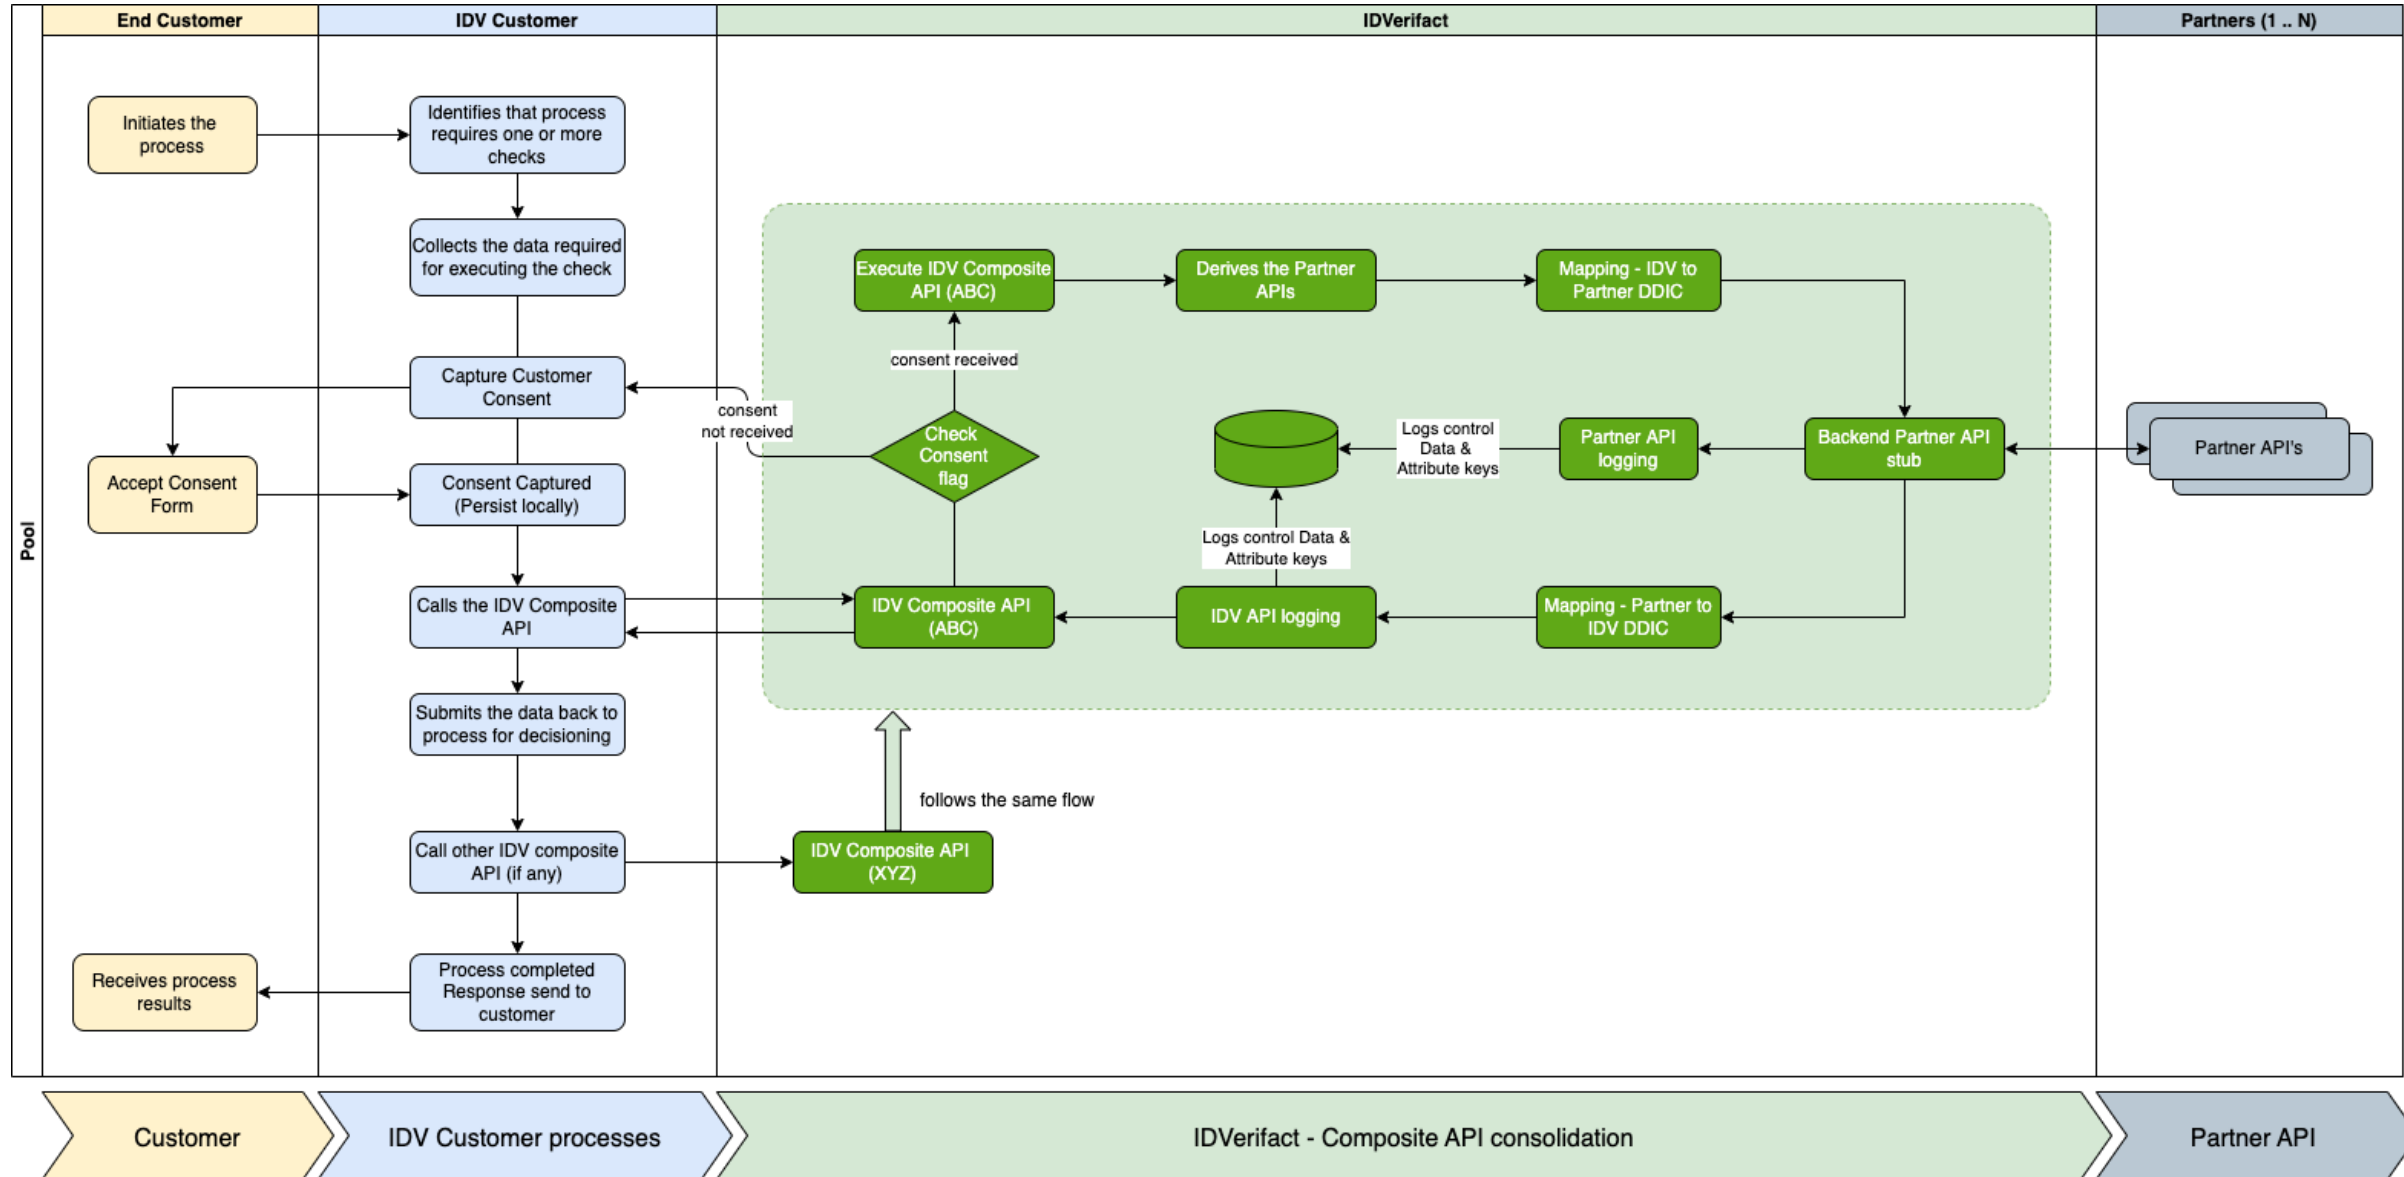

IDVerifact Platform

Architecture & Technology

Component Architecture

Integration Architecture

Tenant can configure following technical parameters (across all composite APIs) :

- Timeout threshold for the composite APIs
- Number of retries for the composite APIs

Data flow diagram

Technical Architecture

Google Cloud Platform

Region: us-central1

Zone - us-central1-a

Zone - us-central1-b

Zone - us-central1-c

Technical Architecture