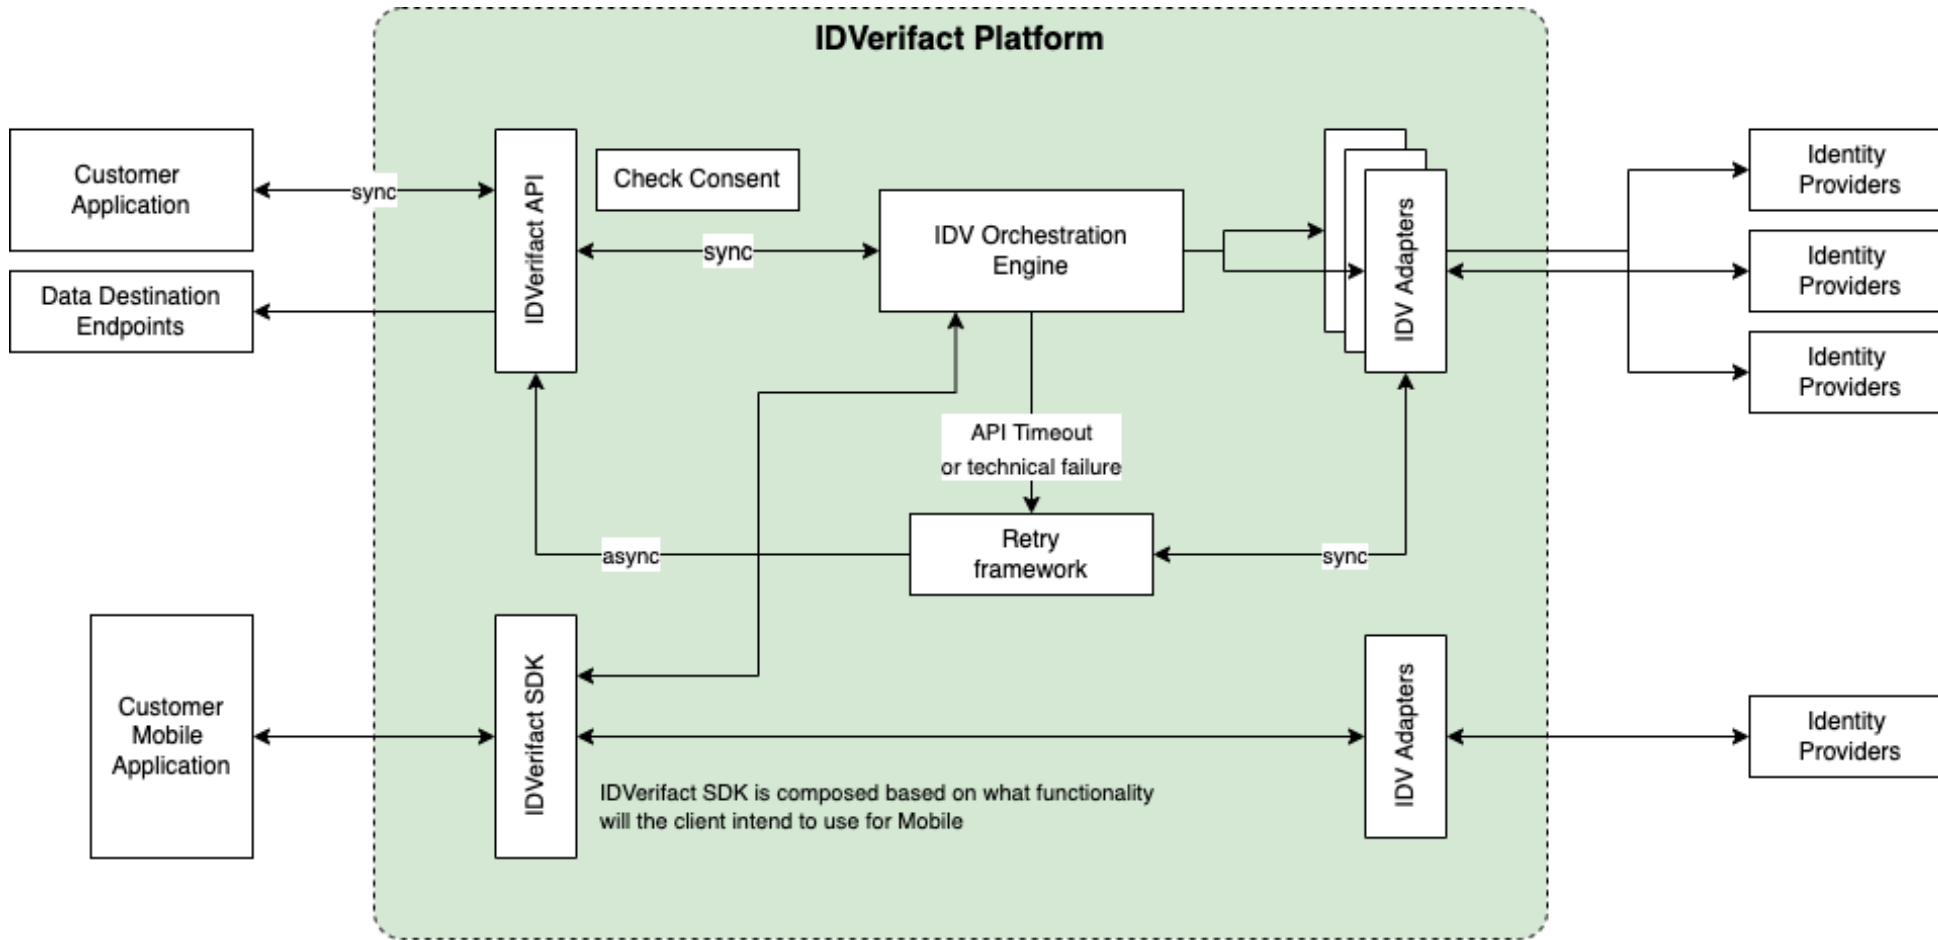

IDVerifact Platform

Architecture & Technology

Component Architecture

Integration Architecture

Tenant can configure following technical parameters (across all composite APIs) :

- Timeout threshold for the composite APIs
- Number of retries for the composite APIs

Data flow diagram

Technical Architecture

Google Cloud Platform

Region: us-central1

Zone - us-central1-a

Zone - us-central1-b

Zone - us-central1-c

Technical Architecture