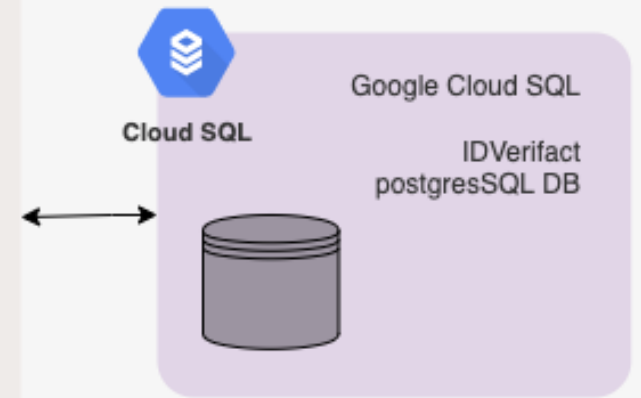

IDVerifact Platform

Architecture & Technology

Component Architecture

Integration Architecture

Tenant can configure following technical parameters (across all composite APIs) :

- Timeout threshold for the composite APIs
- Number of retries for the composite APIs

Data flow diagram

Technical Architecture

Google Cloud Platform

Region: us-central1

Zone - us-central1-a

Zone - us-central1-b

Zone - us-central1-c

Technical Architecture