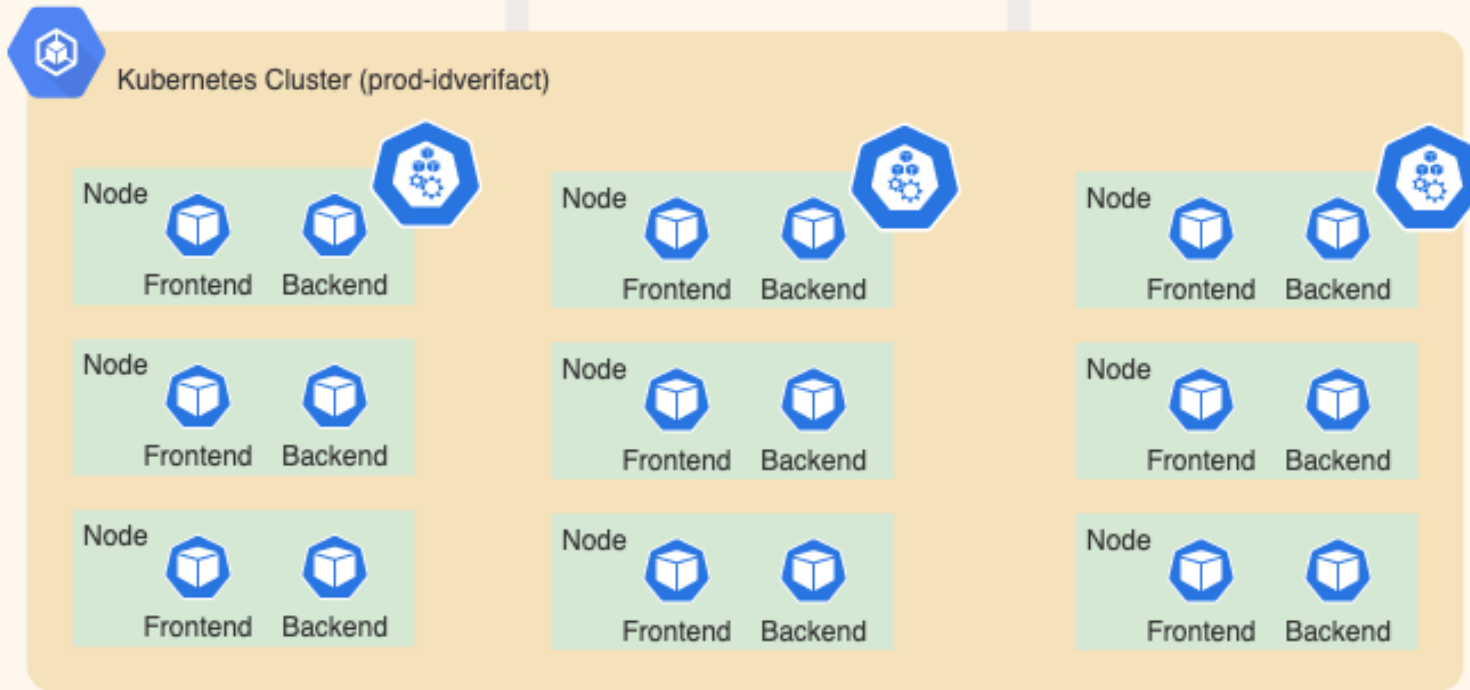

IDVerifact Platform

Architecture & Technology

Component Architecture

Integration Architecture

Tenant can configure following technical parameters (across all composite APIs) :

- Timeout threshold for the composite APIs
- Number of retries for the composite APIs

Data flow diagram

Technical Architecture

Google Cloud Platform

Region: us-central1

Zone - us-central1-a

Zone - us-central1-b

Zone - us-central1-c

Technical Architecture