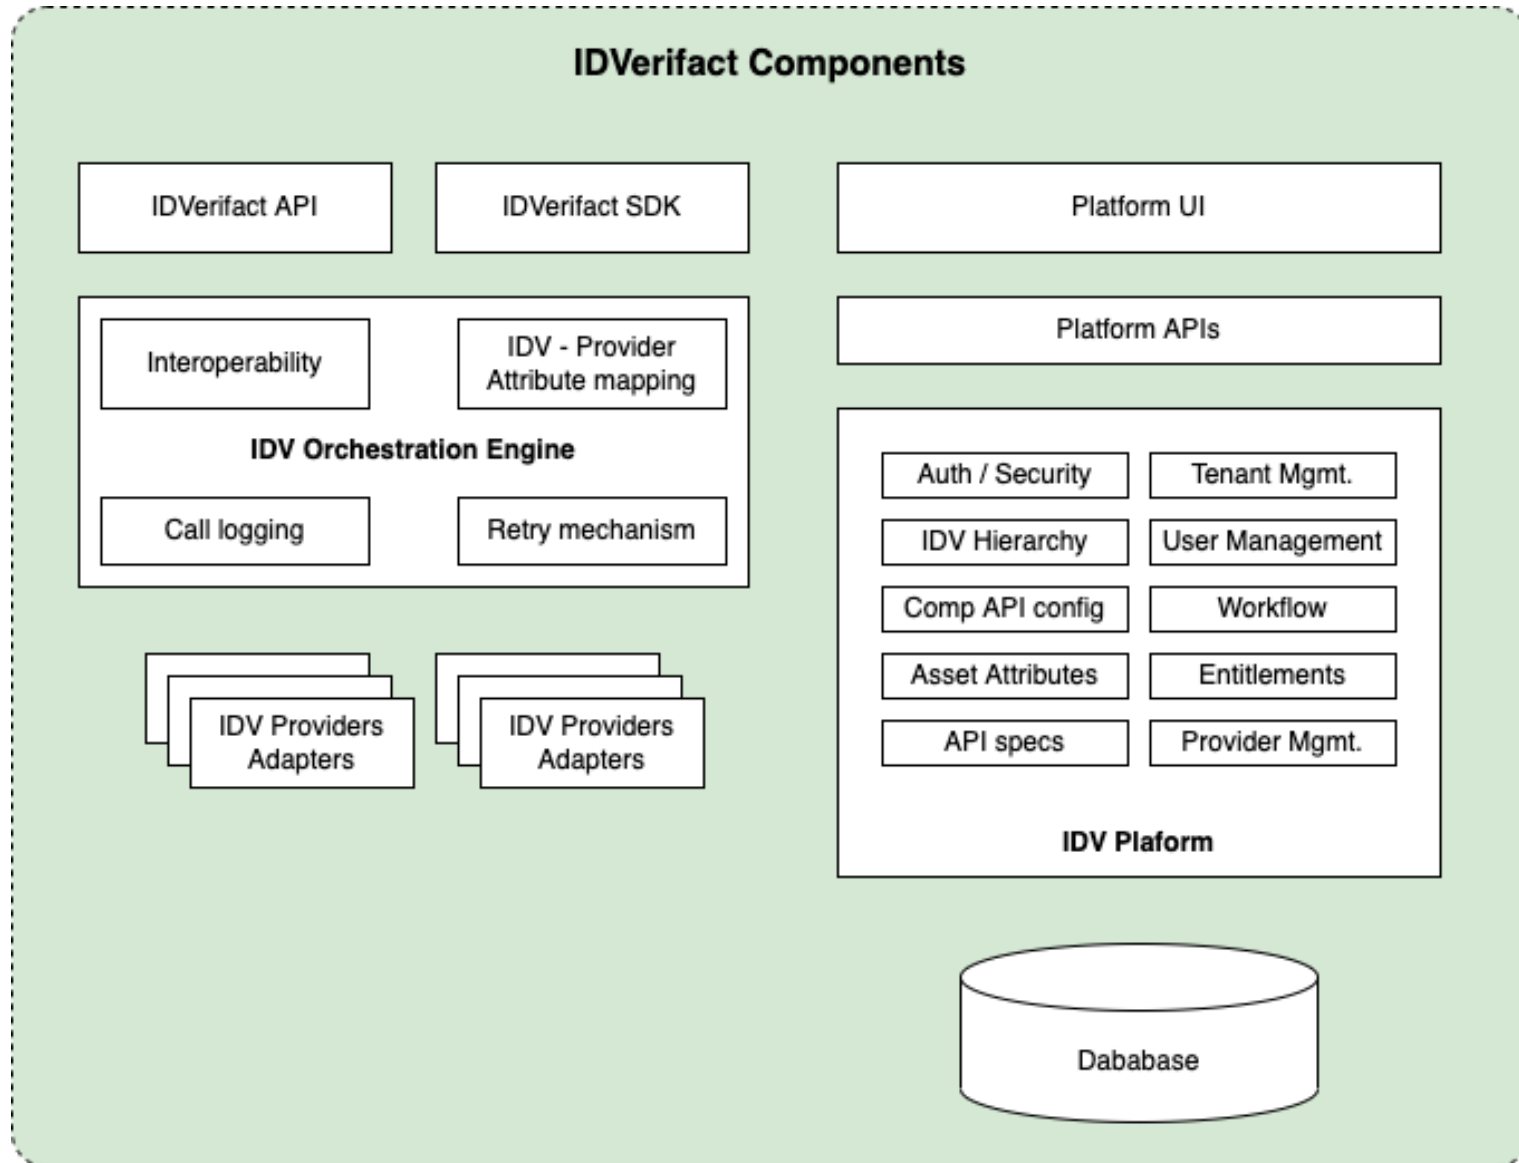

IDVerifact Platform

Architecture & Technology

Component Architecture

Integration Architecture

Tenant can configure following technical parameters (across all composite APIs) :

- Timeout threshold for the composite APIs
- Number of retries for the composite APIs

Data flow diagram

Technical Architecture

Google Cloud Platform

Region: us-central1

Zone - us-central1-a

Zone - us-central1-b

Zone - us-central1-c

Technical Architecture