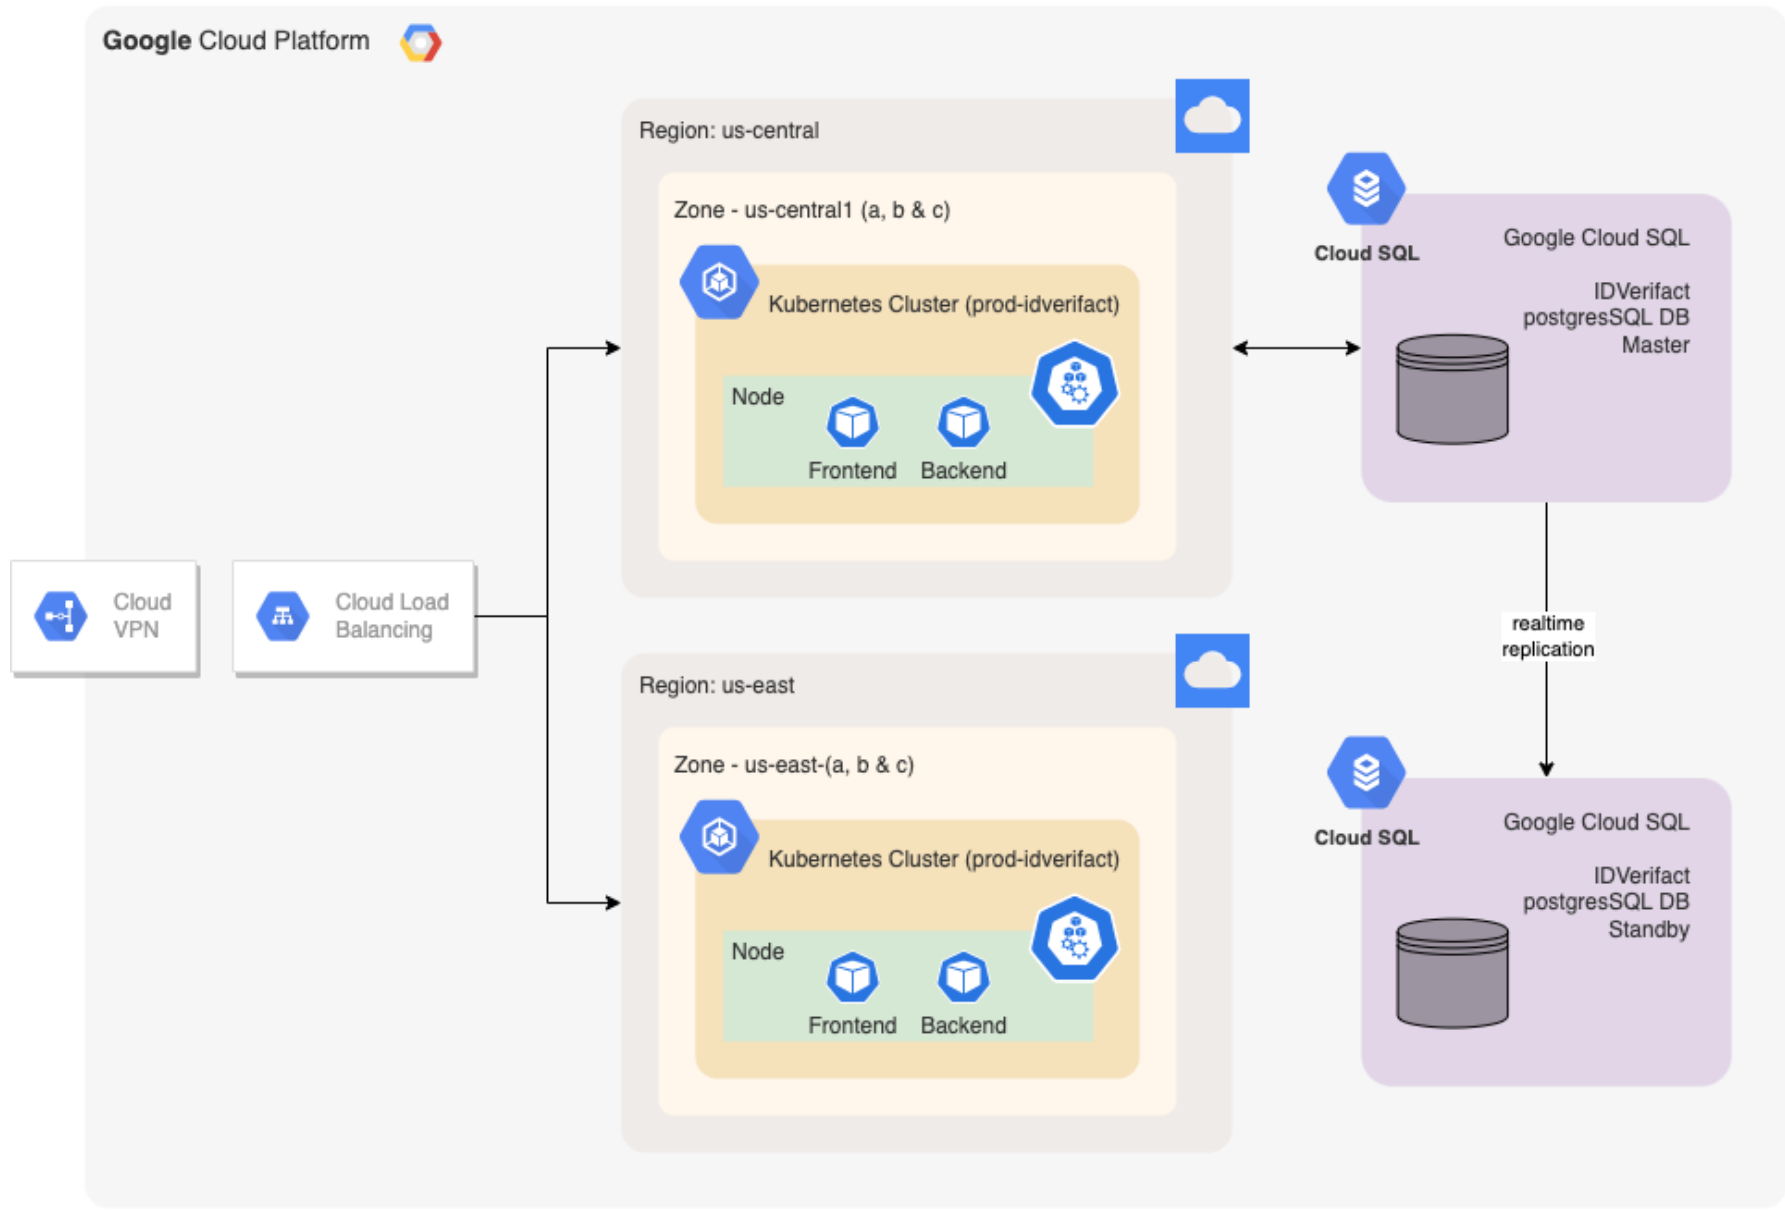

IDVerifact Platform

Architecture & Technology

Component Architecture

Integration Architecture

Tenant can configure following technical parameters (across all composite APIs) :

- Timeout threshold for the composite APIs
- Number of retries for the composite APIs

Data flow diagram

Technical Architecture

Google Cloud Platform

Region: us-central1

Zone - us-central1-a

Zone - us-central1-b

Zone - us-central1-c

Technical Architecture